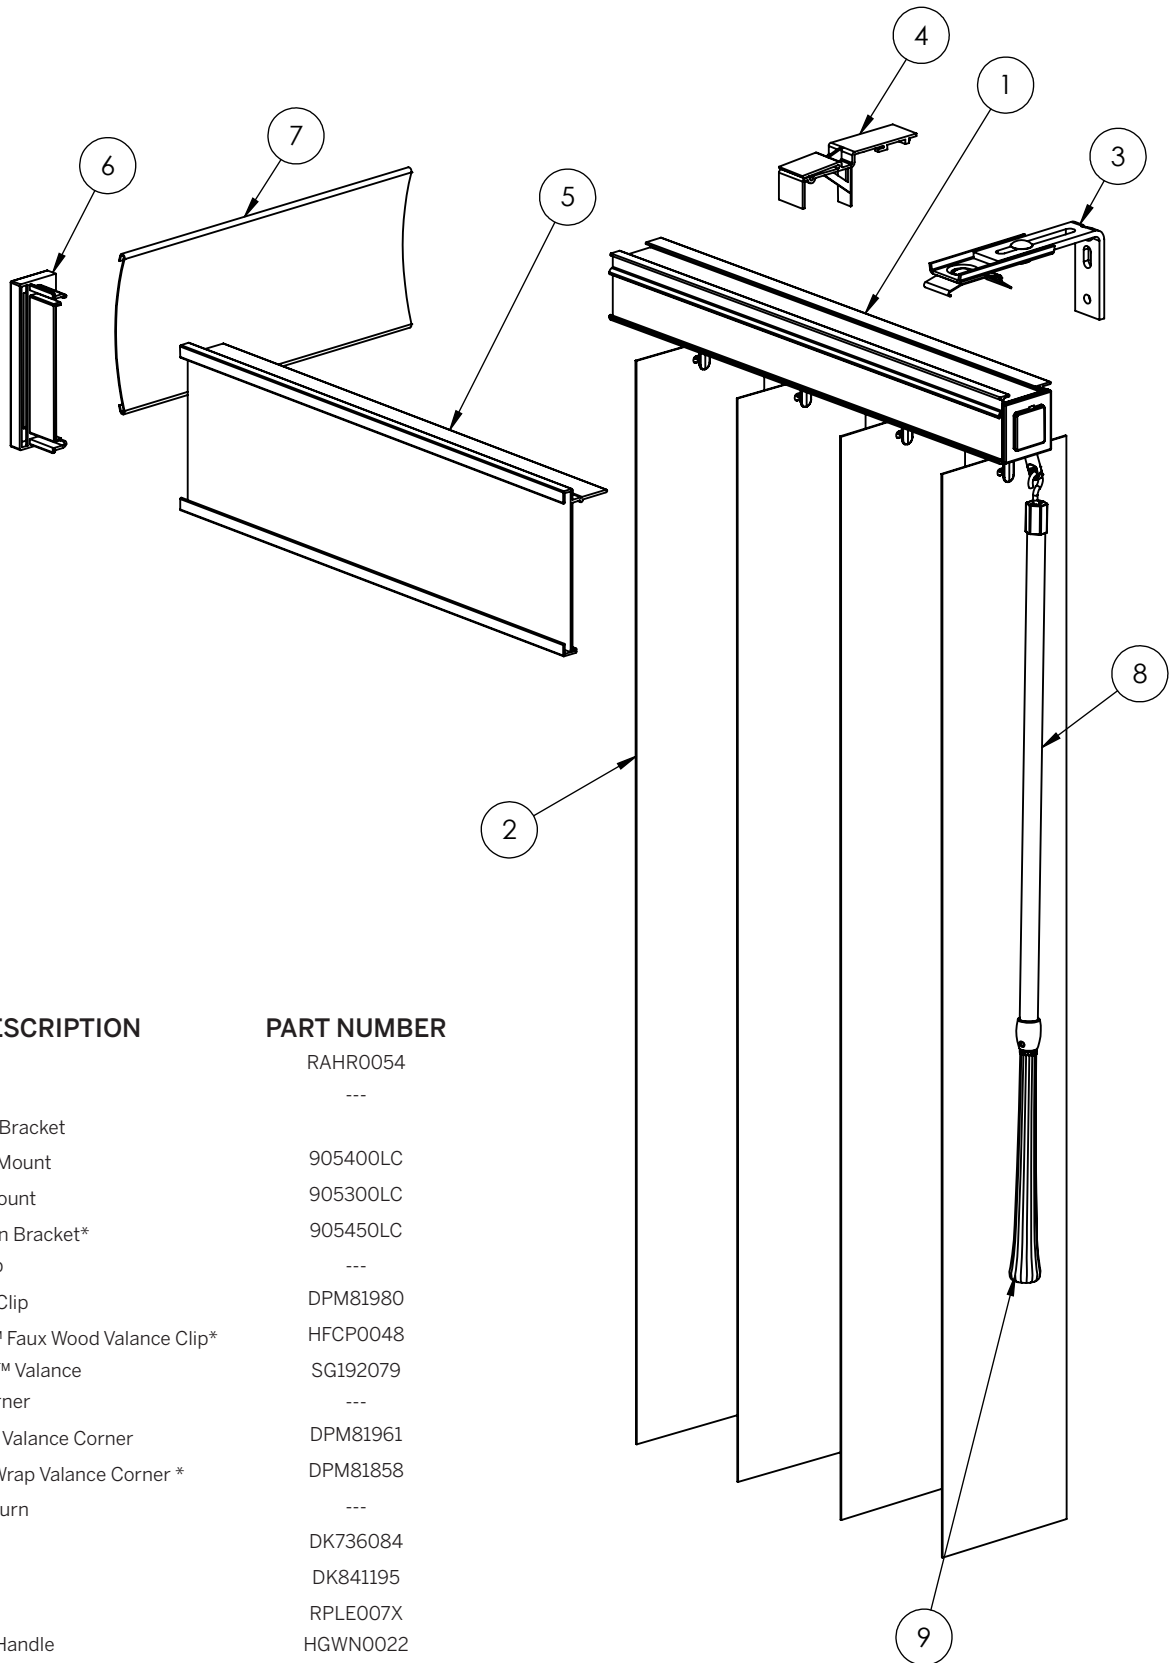

Note: There is no guarantee of color match to the original order. Pricing for individual vanes is on the far right of each price grid.

Vertical Blinds

Exploded View - Cordless Wand Control

PART DESCRIPTION