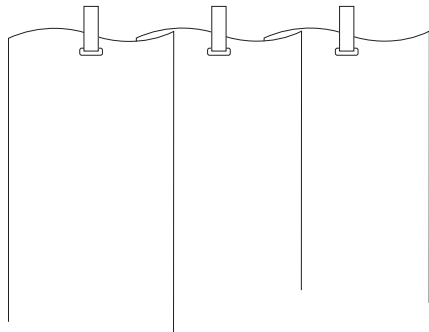

Vanes nest correctly for optimum light control.