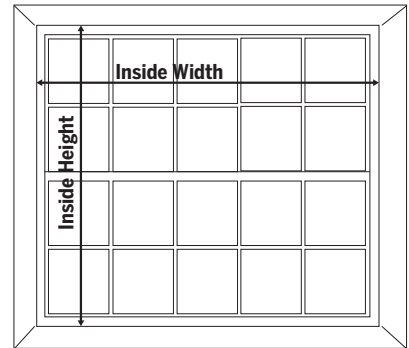

Vertical Blinds

How to Measure

NOTE: Smallest unit of measure is 1/8".

Blinds installed on windows near wall or baseboard heaters must clear the heaters by 12" above and 6" to the side.

Inside Mount (IM) Installation - Patio Doors and Windows

To find width: Measure the opening across the top, where the headrail is to be installed, from inside of window frame on left to inside of window frame on right. Round the measurement down to the nearest 1/8". A minimum depth of 2 1/2" is needed to install inside the window.

To find height: Measure from the inside top of the opening on the left, at the center, and on the right to the sill; round the measurement down to the nearest 1/8" and note the smallest dimension. Do not make any allowances: the factory will make all adjustments so the headrail will fit the opening properly and the vanes will clear the sill by 1/4" to 1/2".