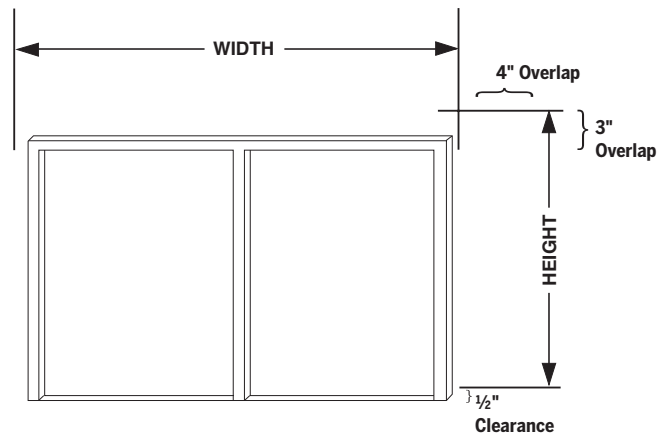

Outside Mount (OM) Installation - Patio Doors

To find width: Measure the width of the area to be covered at the place where the headrail will be installed to the nearest 1/8". Blind should overlap opening at least 4" on each side to ensure privacy. To ensure easy access through the door and allow adequate overlap, consider the stack width. To calculate stack dimensions, consult the Vane Count and Stacking Chart on page 18.

To find height: Measure the height of the area to be covered and round down to the nearest 1/8". Blind should extend at least 3" above opening or window frame. For installations to the floor, deduct 1/2" for proper clearance. Specifying OM measurement means the factory makes no allowances.