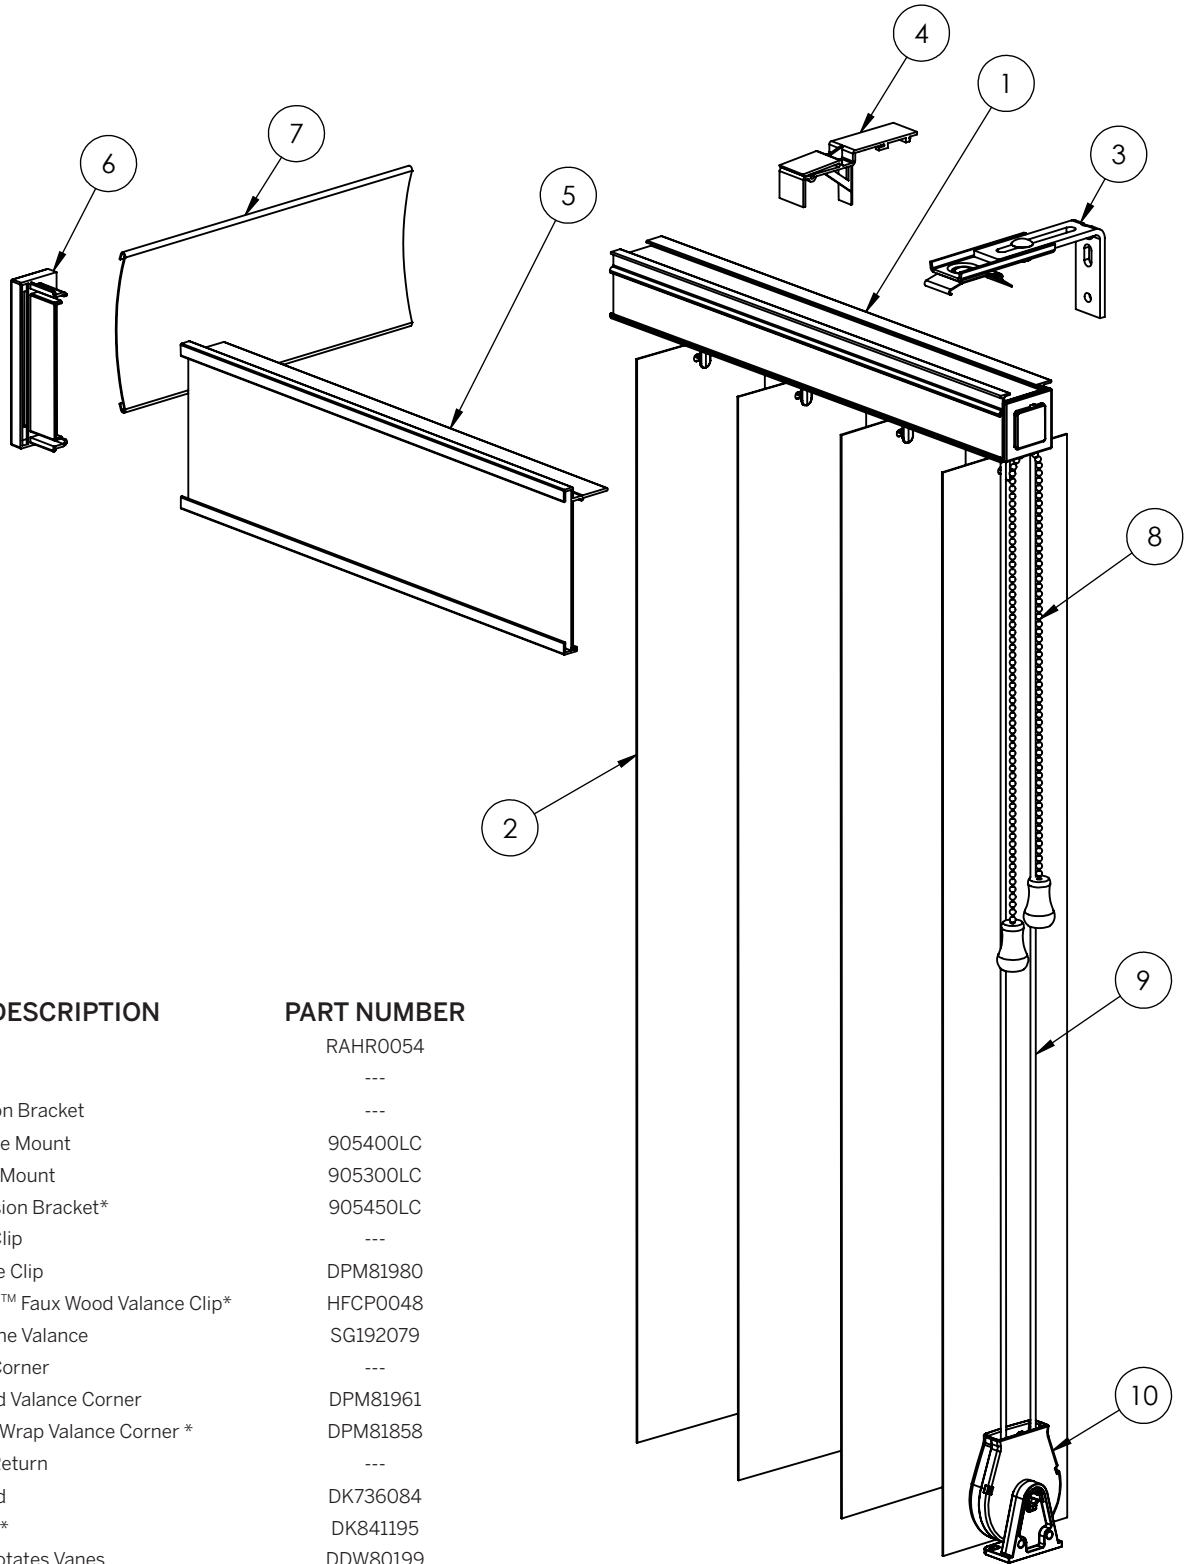

Vertical Blinds

Exploded View - Cord/Chain Control

PART DESCRIPTION

PART NUMBER

1	Headrail	RAHR0054
2	Vane	---
3	Installation Bracket	---
	Outside Mount	905400LC
	Inside Mount	905300LC
	Extension Bracket*	905450LC
4	Valance Clip	---
	Valance Clip	DPM81980
	Visions™ Faux Wood Valance Clip*	HFCP0048
5	Design Line Valance	SG192079
6	Valance Corner	---
	Tailored Valance Corner	DPM81961
	Round Wrap Valance Corner *	DPM81858
7	Valance Return	---
	Tailored	DK736084
	Round *	DK841195
8	Chain - Rotates Vanes	DDW80199
9	Cord - Traverse Vanes	DUL83801
10	Cord Tension Device	HGTS0018

* = Not Pictured