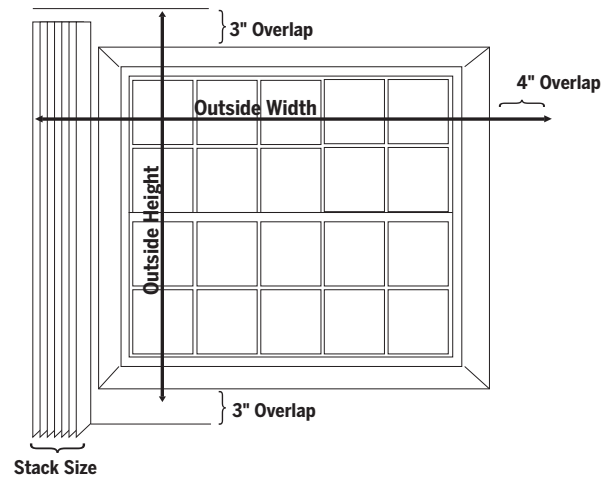

Outside Mount (OM) Installation - Windows

To find width: Measure the width of the area to be covered at the place where the headrail will be installed to the nearest 1/8". Blind should overlap opening at least 4" on each side to ensure privacy. To maintain the maximum view, allow adequate overlap and consider the stack width. To calculate stack dimensions, consult the Vane Count and Stacking Chart on page 18.

To find height: Measure the height of the area to be covered and round down to the nearest 1/8". Blind should extend at least 3" above and 3" below opening or window frame. For installations to the floor, make adequate allowance for carpeting. Specifying OM measurement means the factory makes no allowances.