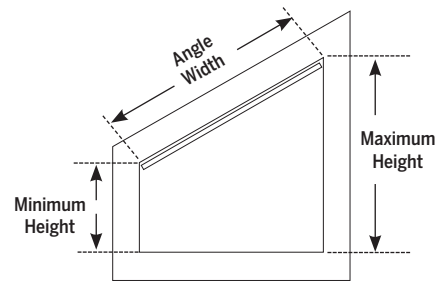

See page 5 for valance return measurement instructions.

Vertical Blinds

ANGLE TOP HEADRAIL

A specialty headrail in which vanes are cut at an angle.

- Controls must be at highest point on the window. Blind is available only as one way draw to the high point.
- Track measurement will begin at the lowest corner.
- The corner of the track will touch the side of the window frame about 1 1/4" from the top (Figure 2, Point A).
- Specify angle top blind in Special Instructions on your order form.
- Minimum height is 10".
- DesignLine™ valance comes standard at no additional cost. Edges cut at 90 degree angle to headrail.