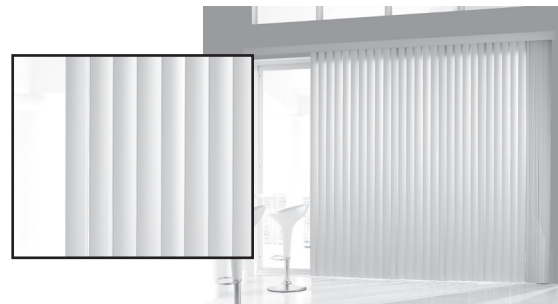

BackStacker®
The vanes are neatly stacked at the outer edge of the blind.