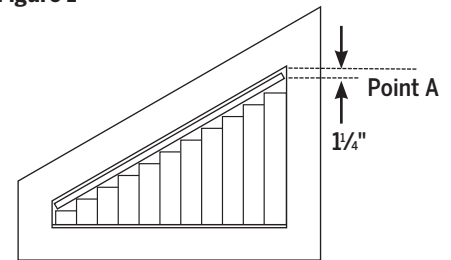

Figure 1

Order must be accompanied with a detailed diagram indicating measurement of all four sides.

Maximum angle: 45 degrees

Maximum angle to traverse: 18 degrees

Figure 2

NOTE: Not all angle top headrails traverse. Check with Levolor customer service at time of order.