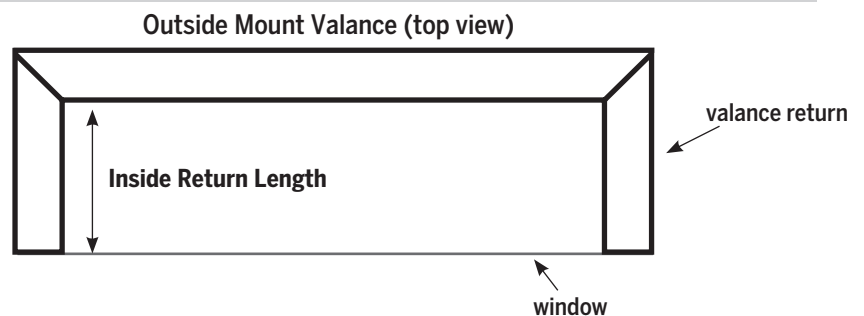

Headrail is 1 7/16" deep x 1 1/2" high.

Minimum Depth to Install	Inside Mount	2 1/2"
Flush Mount Headrail	Inside Mount	3"
Flush Mount Vanes	Inside Mount	3 3/4"
Flush Mount DesignLine Valance	Inside Mount	5"
Flush Mount Traditional Valance	Inside Mount	6 1/4"
Flush Mount Transitional Valance	Inside Mount	5 1/2"
Flush Mount Visions™ Valance	Inside Mount	4 3/4"
Minimum Clearance from Wall/Window to Headrail	Inside and Outside Mount	2 1/4"

(Headrail will protrude)

SIZE LIMITATIONS

	One Way Minimum Width	Dual Stack Minimum Width	Center Stack Minimum Width	One Way, Dual, and Center Stacks Maximum Width	Minimum Height-Vinyl	Minimum Height-Fabric	Maximum Height
Inside Mount (IM)	13 3/8"	25 7/8"	48"	188 3/8"	8 3/4"	13 3/4"	144"
Outside Mount (OM)	13 3/8"	25 5/8"	48"	188 3/8"	8 3/4"	13 3/4"	144"

FACTORY DEDUCTIONS

	Inside Mount	Outside Mount
Headrail	1/4"	0"
Height	1/4"	0"
Vane Only	1 3/4"	1 1/2"

OUTSIDE MOUNT VALANCE RETURN MEASUREMENT

Standard valance return for Designline (Rounded Edge) is 4 1/4". Standard valance return for Designline (Tailored Edge) is 5 1/4". Standard valance for Traditional and Transitional valances is 4 3/8". Standard valance return for Visions valance is 4 7/8". If a longer return is needed, measure the inside return length of the valance as shown and provide measurement. See page 18 for minimum and maximum return length as well as other valance measurements.